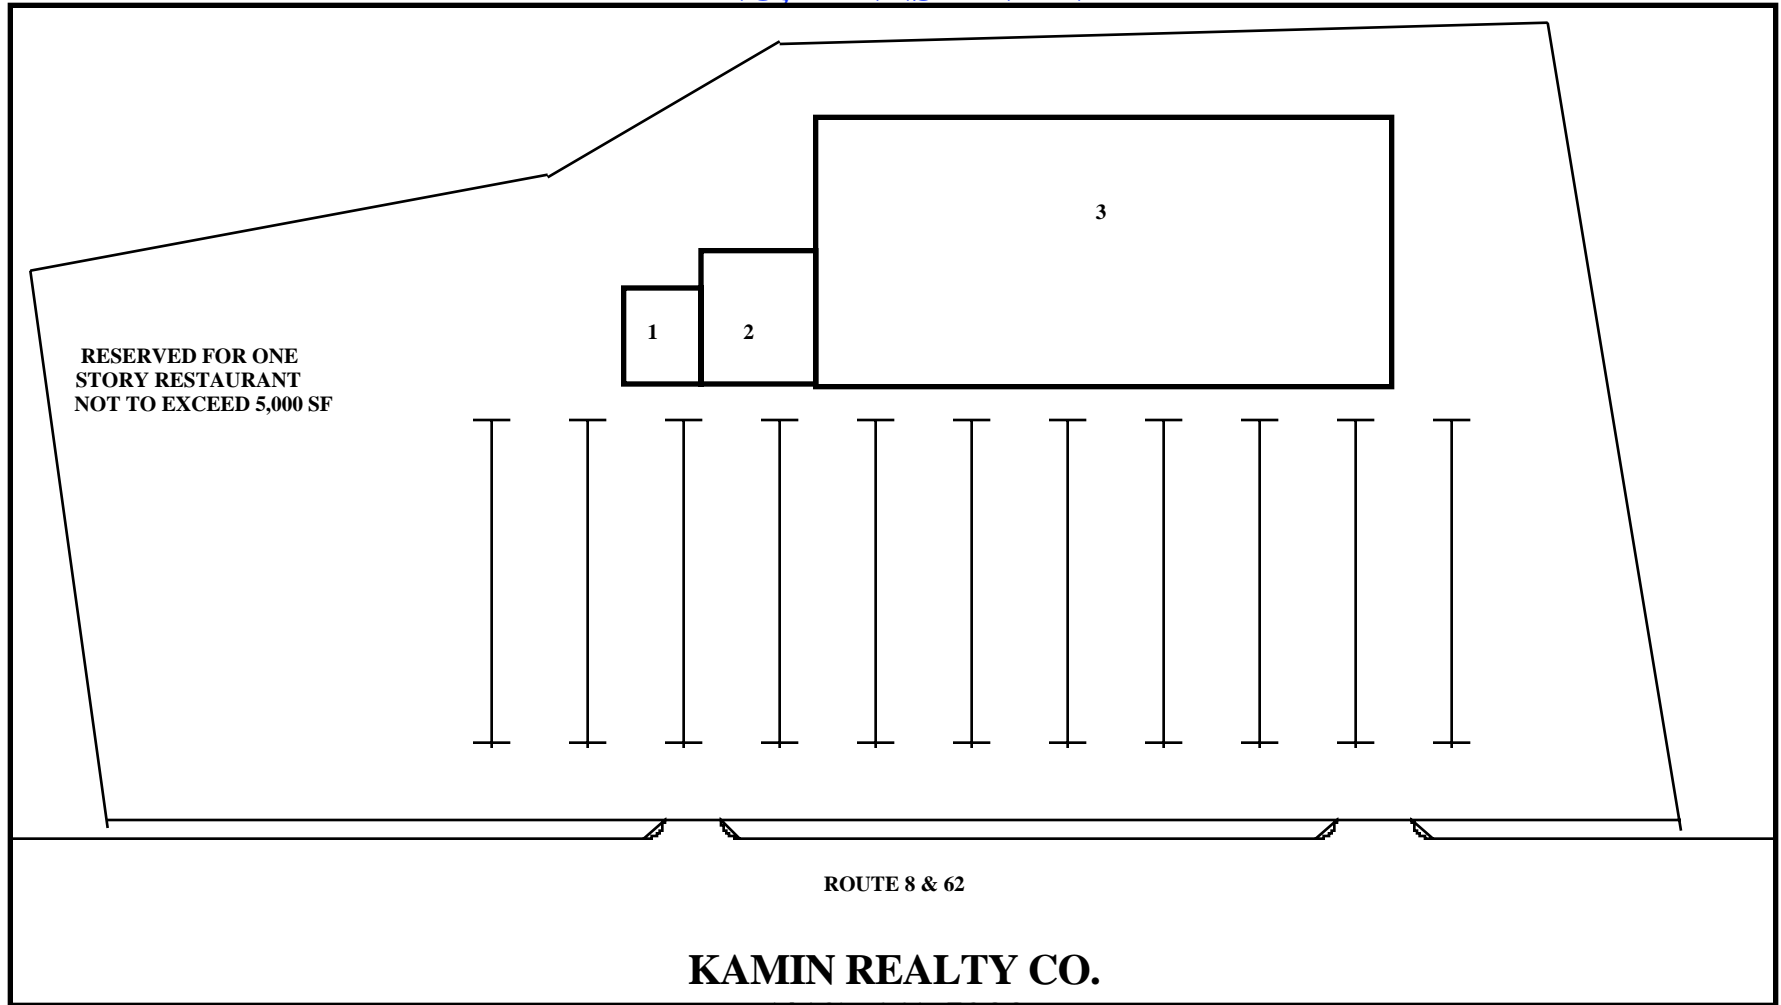

**RENO PLAZA
RENO, PENNSYLVANIA**

RESERVED FOR ONE
STORY RESTAURANT
NOT TO EXCEED 5,000 SF

ROUTE 8 & 62

KAMIN REALTY CO.

(412) 661-5233

RENO PLAZA
RENO, PENNSYLVANIA

- 1. AVAILABLE - 4,000 S.F.**
- 2. KEYSTONE SPECIALTY PRODUCTS**
- 3. KEYSTONE SPECIALTY PRODUCTS**