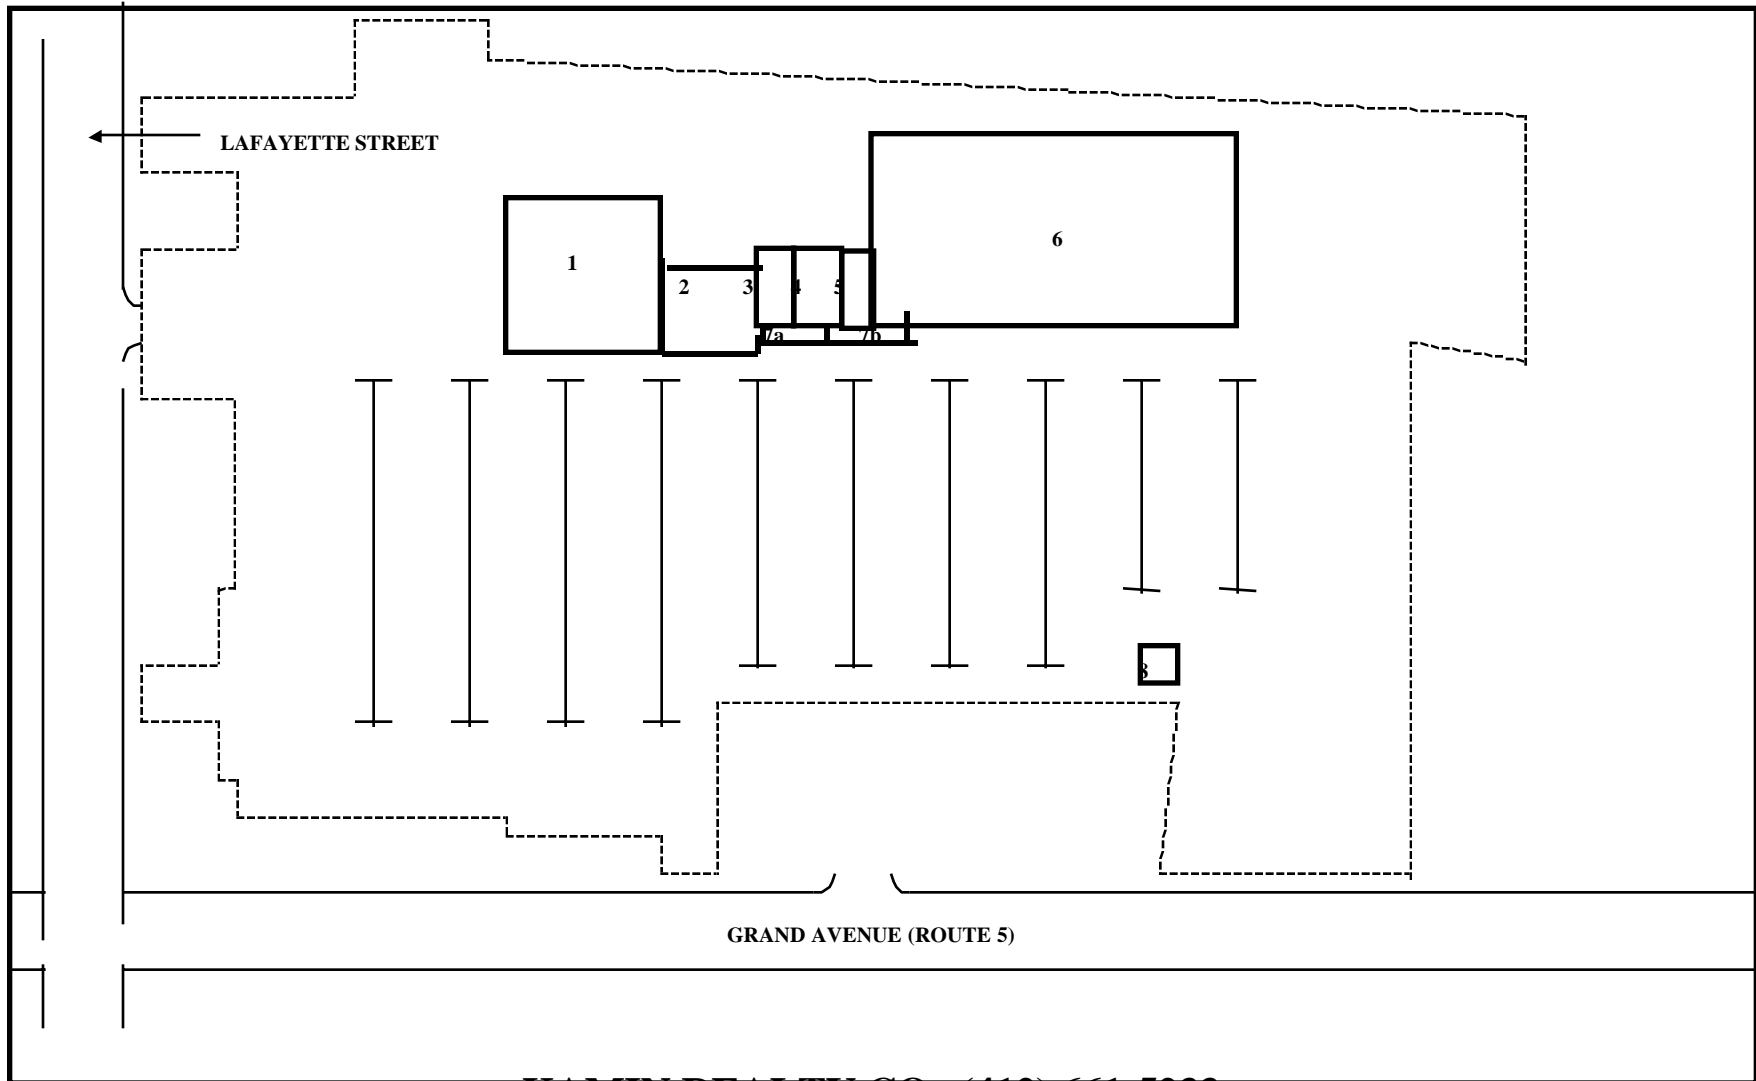

**DUTCHTOWN PLAZA
PALATINE BRIDGE, NEW YORK**

KAMIN REALTY CO. (412) 661-5233

DUTCHTOWN PLAZA
PALATINE BRIDGE, NEW YORK

1. **DUTCHTOWN ACE HARDWARE**
2. **DOLLAR GENERAL**
3. **U.S. POSTAL SERVICE**
4. **NBT BANK**
5. **SUBWAY**
6. **AVAILABLE - 55,000 S.F.**
- 7a. **BOB PUTNAM AGENCY**
- 7b. **HEIDI'S HIDEAWAY**
8. **PIZZA HUT**