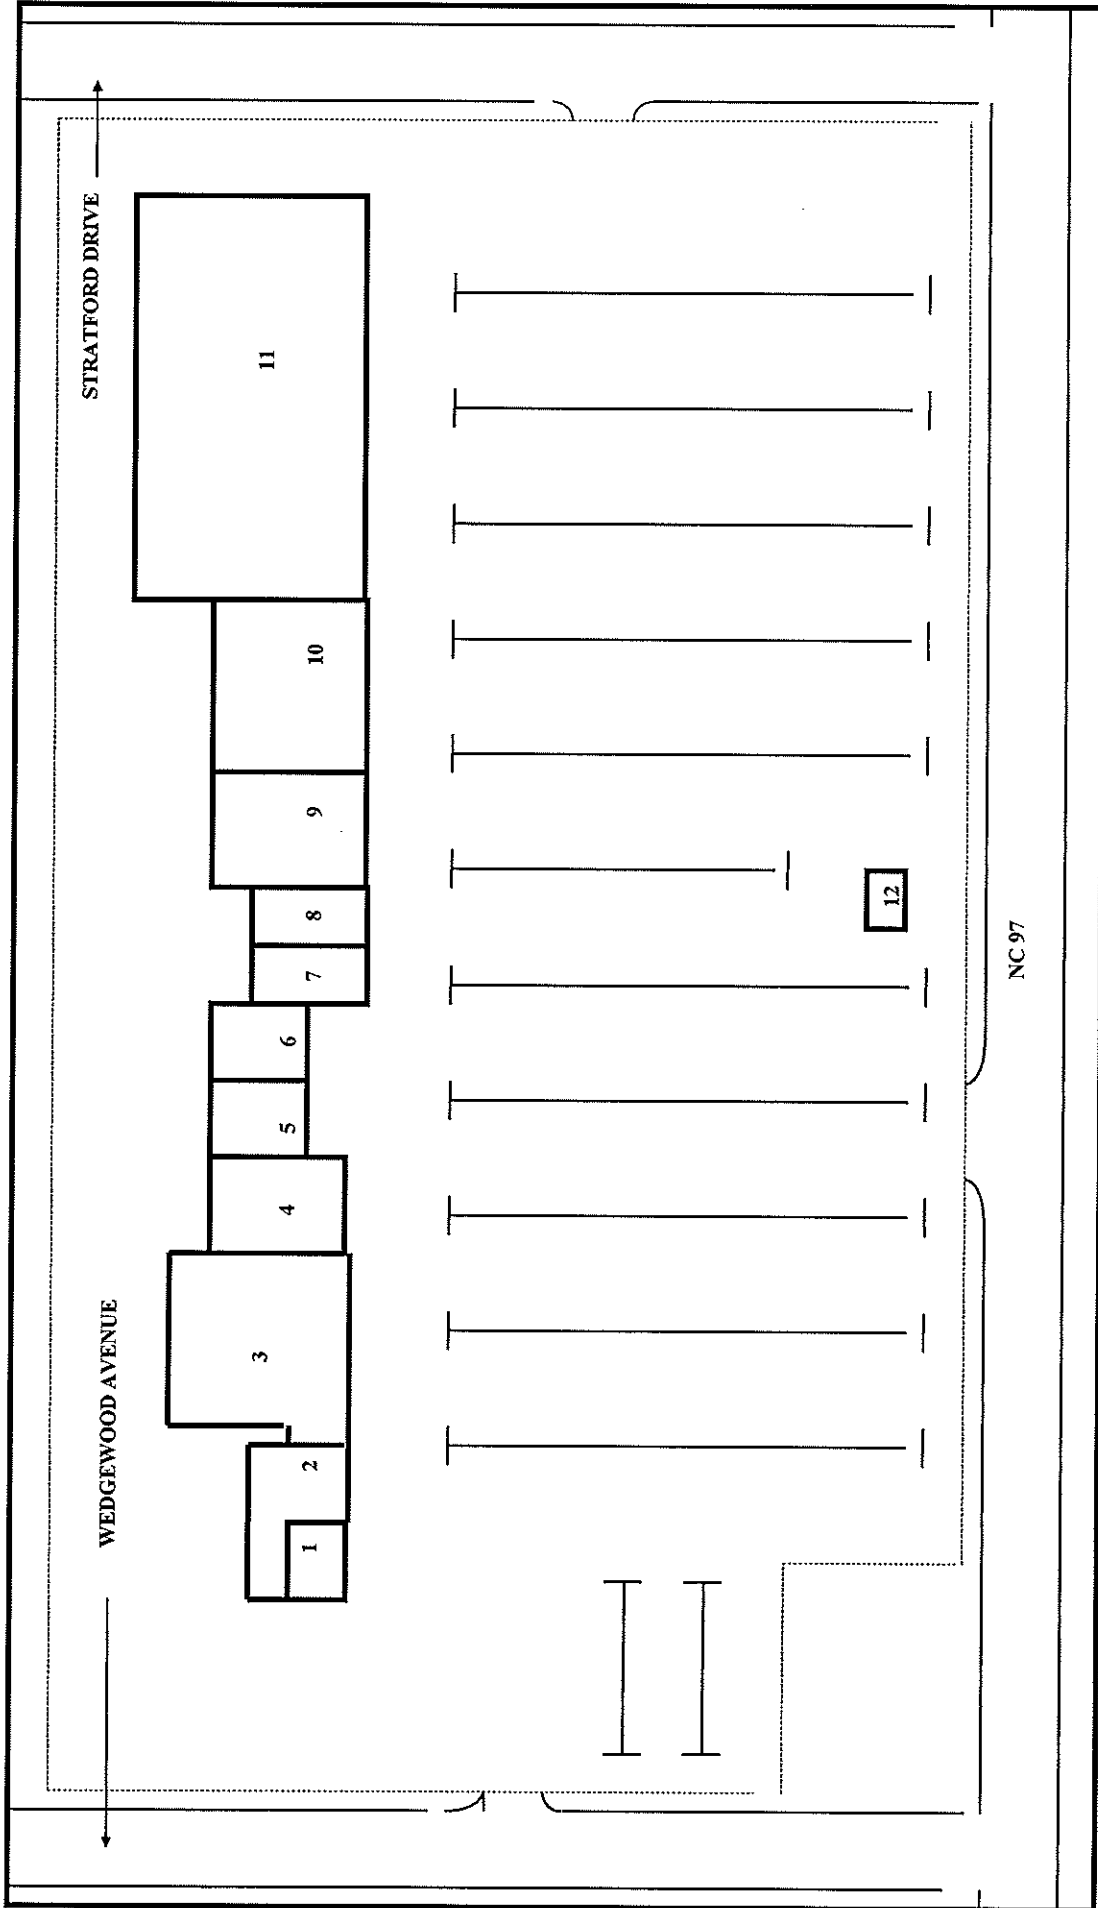

WEDGEWOOD TERRACE SHOPPING CENTER
ZEBULON, NORTH CAROLINA

KAMIN REALTY CO. (412) 661-5233

**WEDGEWOOD TERRACE SHOPPING
CENTER**
ZEBULON, NORTH CAROLINA

1. AVAILABLE – 1,035 S.F.
2. GENERAL SPORTSWEAR COMPANY
3. DOLLAR TREE STORES
4. AVAILABLE – 7,600 SQ. FT.
5. LILY NAIL & DAY SPA
6. MOVIE GALLERY
7. GOOD TASTE CHINESE RESTAURANT
8. HANDS ON PHYSICAL THERAPY
9. DOLLAR GENERAL
10. AVAILABLE – 7,800 SQ. FT.
11. AVAILABLE – 35,922 SQ. FT.
12. WAKE COUNTY ABC BOARD