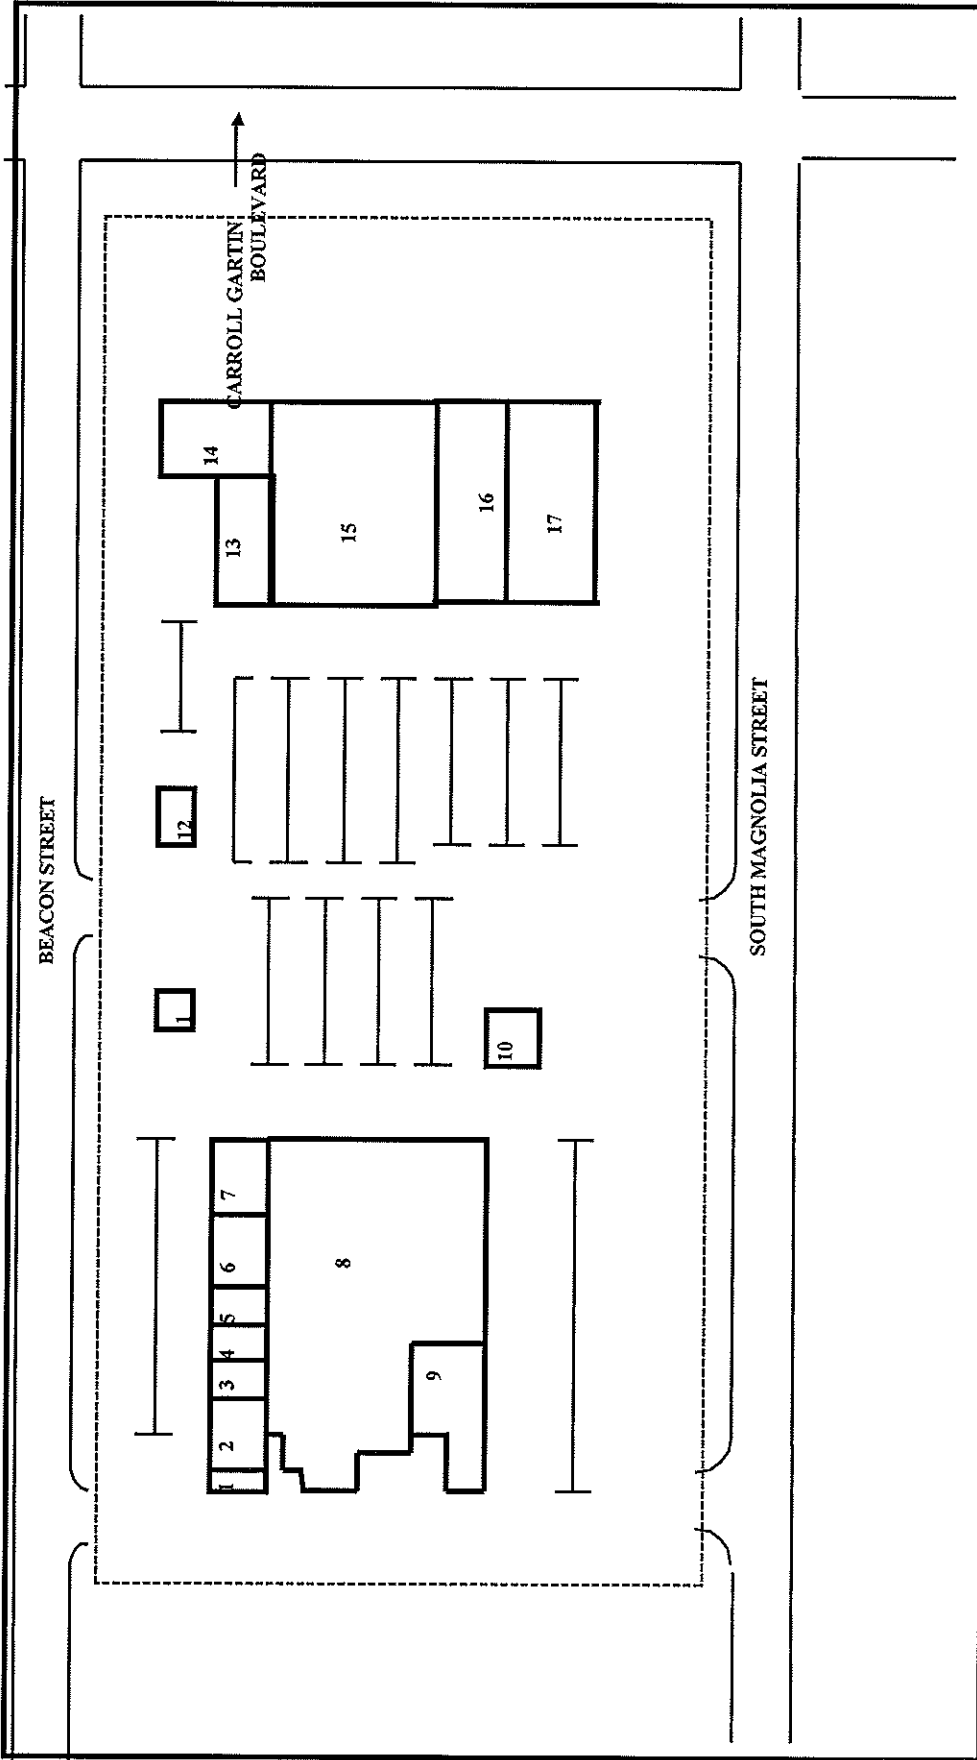

GARDINER CENTER  
LAUREL, MISSISSIPPI

KAMIN REALTY CO. (412) 661-5233

**GARDINER CENTER**  
**LAUREL, MISSISSIPPI**

1. NAIL SALON
2. H&R BLOCK
3. AVAILABLE – 781 S.F.
4. AVAILABLE – 993 S.F.
5. REED JEWELERS
6. PANDA RESTAURANT
7. EZ PAY RENTALS
8. WINN DIXIE
9. AVAILABLE - 6,208 S.F.
10. AM SOUTH BANK
11. AVAILABLE – 601 S.F.
12. DICK AND TOM CHEVRON
13. BRIDGESTONE
14. TOTAL BEAUTY
15. A & P (Country Markets)
16. RENT-A-CENTER
17. FAMILY DOLLAR