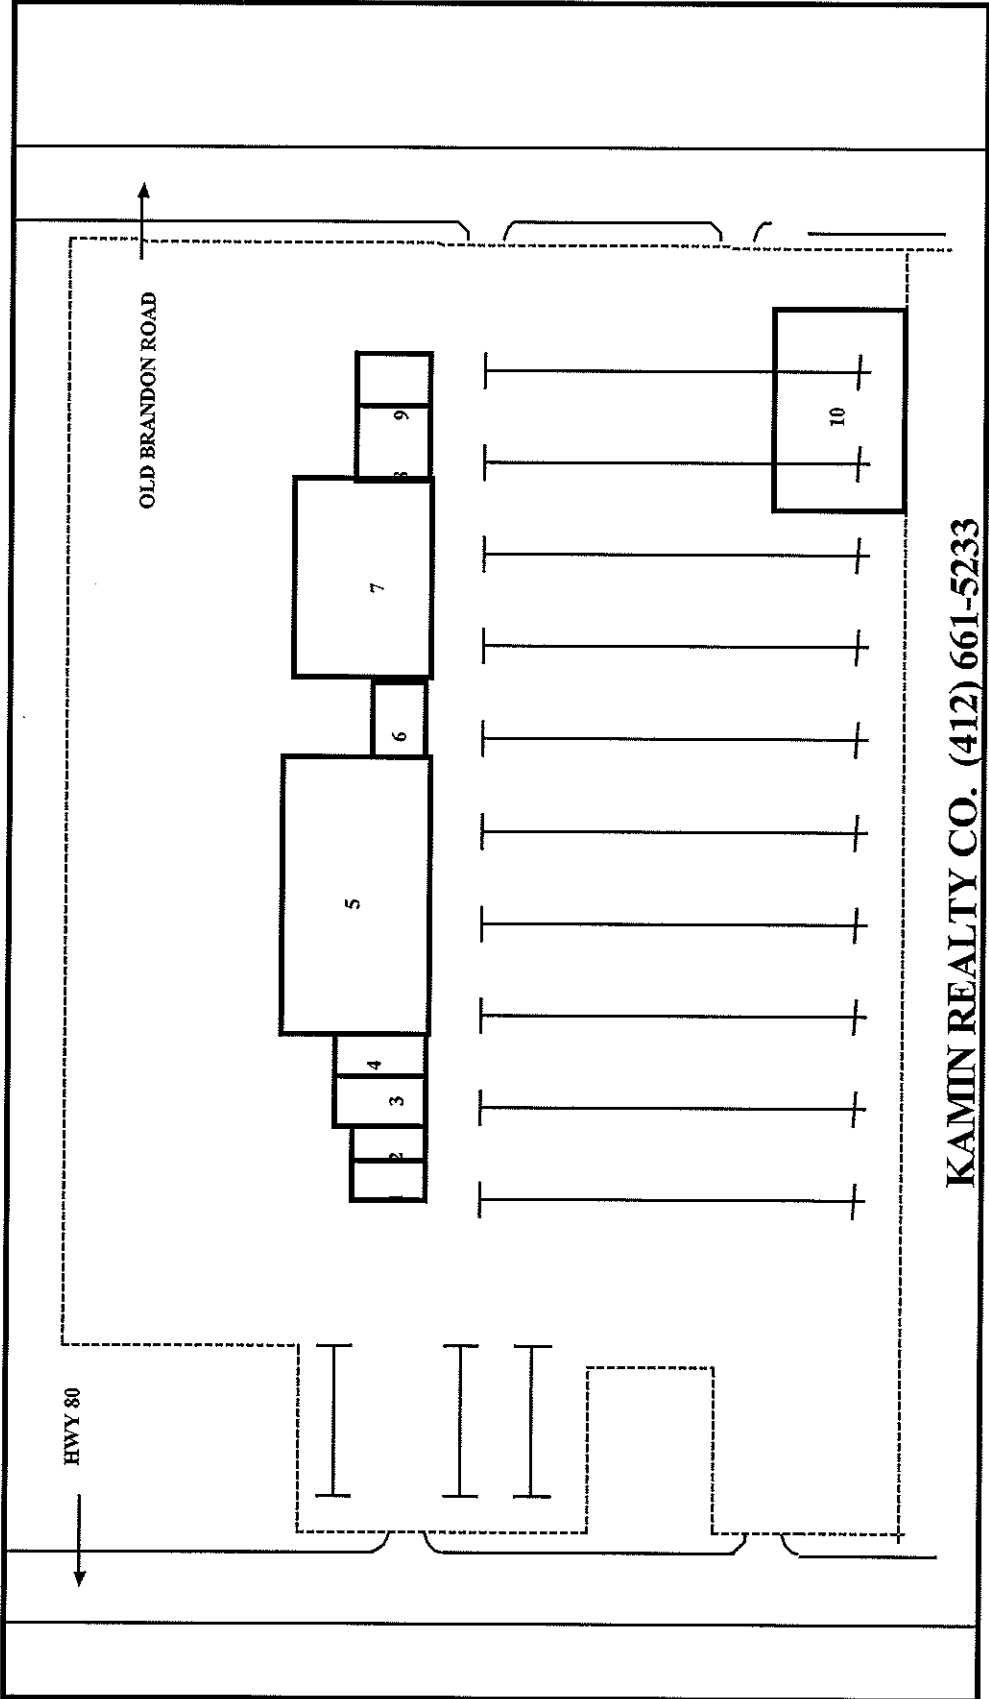

**EASTGATE VILLAGE
PEARL, MISSISSIPPI**

KAMIN REALTY CO. (412) 661-5233

EASTGATE VILLAGE

PEARL, MISSISSIPPI

1. AVAILABLE – 1,400 S.F.
2. PHASE ONE HAIR
3. EZ PAWN
4. EZ PAWN
5. ROSE'S STORES
6. SHOE SHOW
7. AVAILABLE – 27,679 S.F.
8. AVAILABLE – 2,182 S.F.
9. FAST TAX
10. B & E CAR WASH