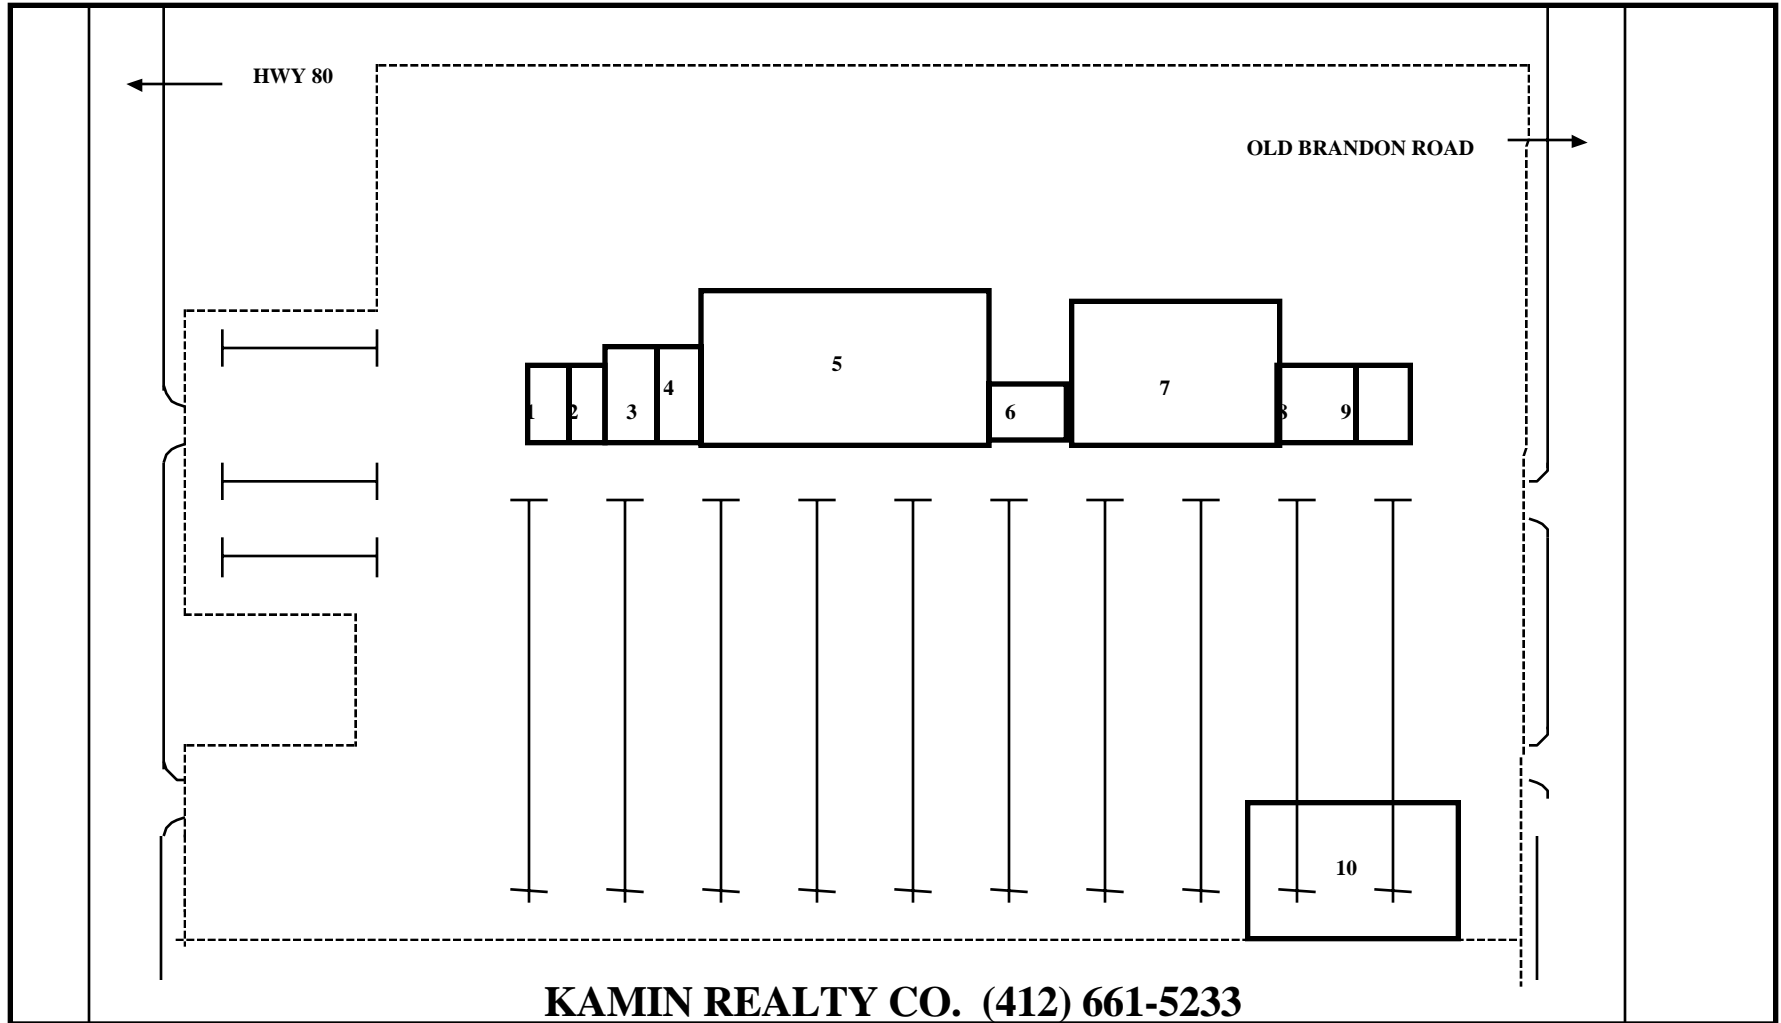

*EASTGATE VILLAGE
PEARL, MISSISSIPPI*

KAMIN REALTY CO. (412) 661-5233

EASTGATE VILLAGE

PEARL, MISSISSIPPI

1. TAGS AND MORE
2. DON JULIO (GOLDEN OMEGA)
3. EZ PAWN
4. EZ PAWN
5. ROSE'S STORES
6. SHOE SHOW
7. **AVAILABLE – 27,679 S.F.**
8. **AVAILABLE – 2,182 S.F.**
9. FAST TAX
10. B & E CAR WASH