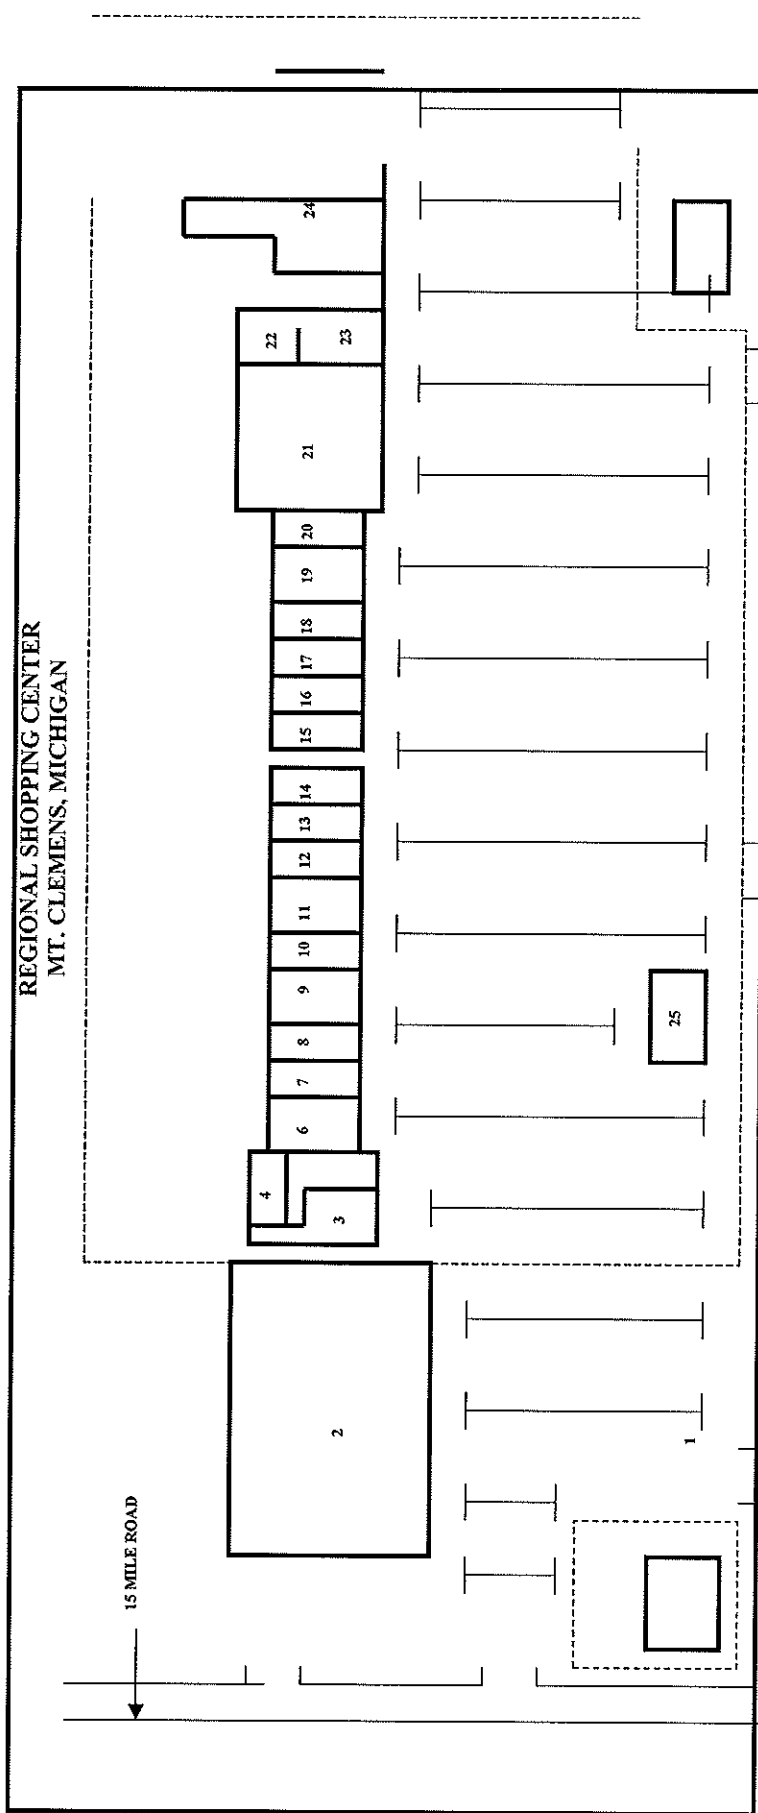

REGIONAL SHOPPING CENTER
MT. CLEMENS, MICHIGAN

KAMIN REALTY COMPANY (412) 661-S233

REGIONAL SHOPPING CENTER

MT. CLEMENS, MICHIGAN

- | | |
|---------------------------|-----------------------------|
| 1. AVAILABLE OUTPARCEL | 13. AVAILABLE – 2,400 S.F. |
| 2. LOWES HOME IMPROVEMENT | 14. SCREAMERS |
| 3. LASER MANIA | 15. AVAILABLE – 7,500 S.F. |
| 4. FMC DIALYSIS | 16. HOUSE OF BEAUTY |
| 5. FMC DIALYSIS | 17. SHERWIN WILLIAMS |
| 6. DOLLAR CASTLE | 18. HOUSEHOLD FINANCE |
| 7. QUEEN NAILS | 19. FASHION BUG |
| 8. AVAILABLE – 3,038 S.F. | 20. AVAILABLE – 2,400 S.F. |
| 9. SCREAMERS (#2) | 21. AVAILABLE – 37,994 S.F. |
| 10. WONDER BREAD HOSTESS | 22. JEEPERS |
| 11. RADIO SHACK | 23. JEEPERS |
| 12. CHINA KITCHEN | 24. LOEKS THEATER |
| | 25. OLD COUNTRY BUFFET |